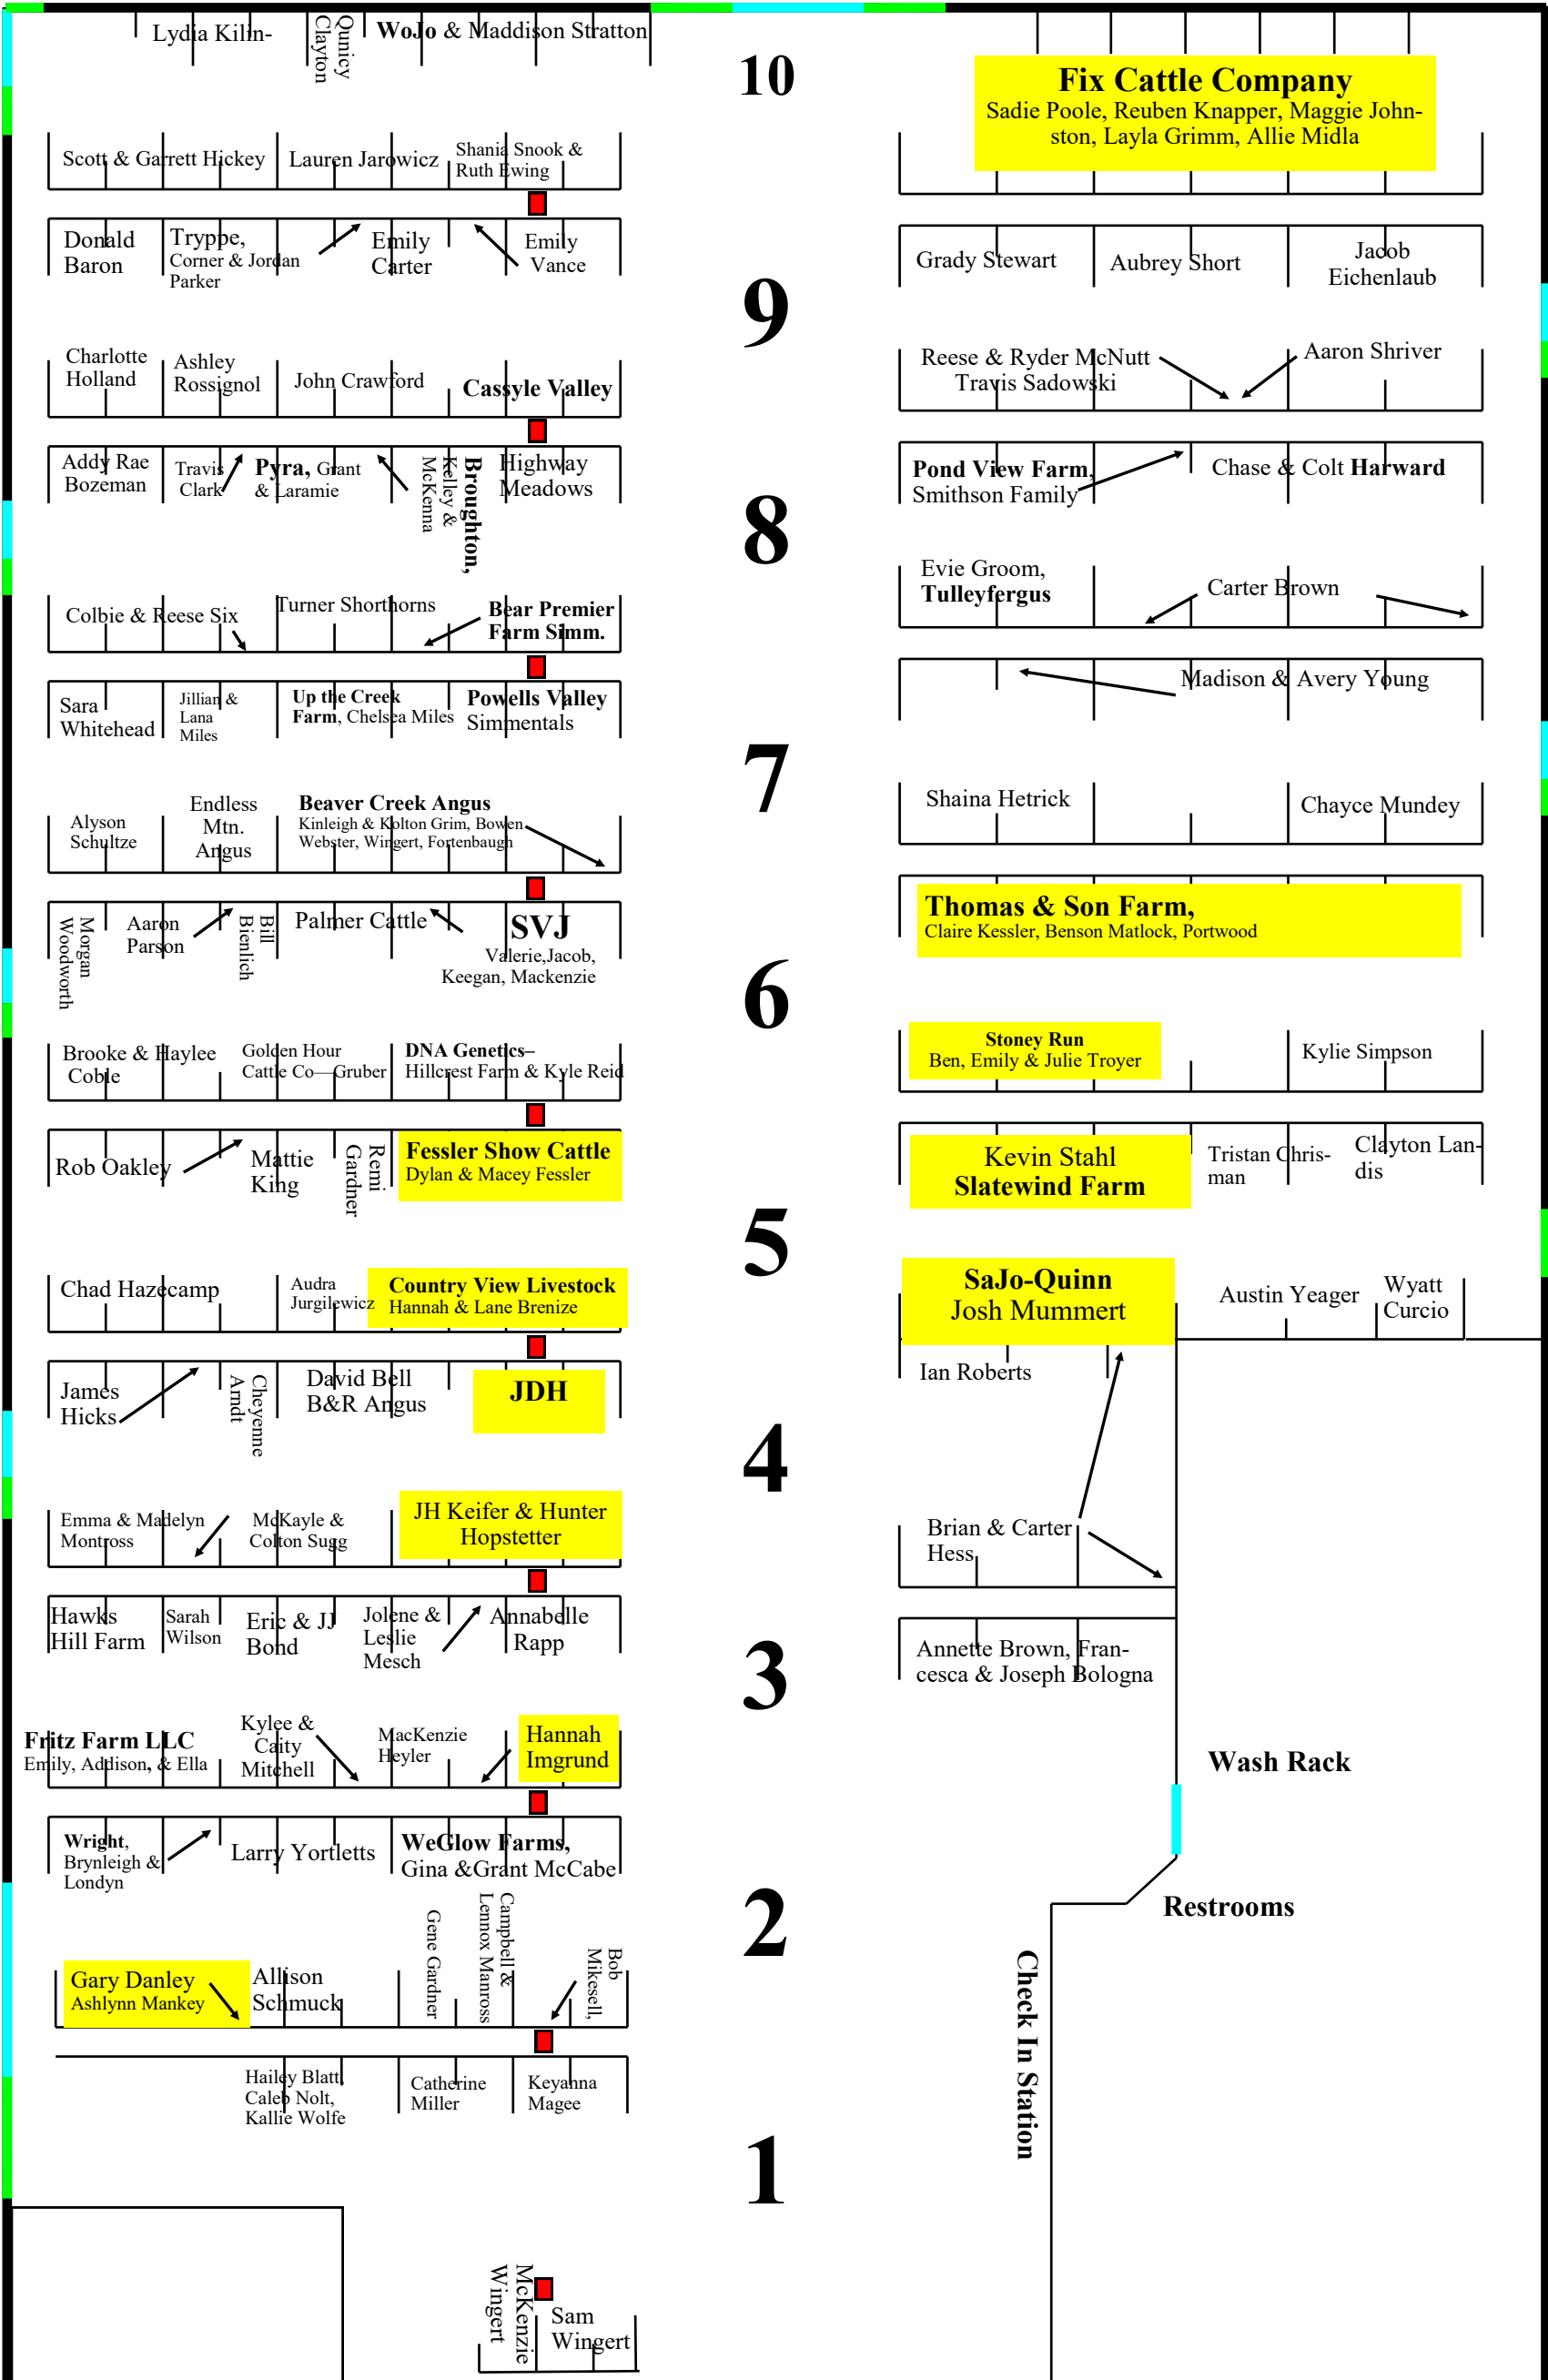

Northwest

Edenhurst Farm

10

9

8

7

6

5

4

3

2

1

Fix Cattle Company
Sadie Poole, Reuben Knapper, Maggie Johnston, Layla Grimm, Allie Midla

Grady Stewart Aubrey Short Jacob Eichenlaub

Reese & Ryder McNutt Aaron Shriver
Travis Sadowski

Pond View Farm, Chase & Colt **Harward**
Smithson Family

Evie Groom, **Tulleyfergus** Carter Brown

Madison & Avery Young

Shaina Hetrick Chayce Munday

Thomas & Son Farm,
Claire Kessler, Benson Matlock, Portwood

Stoney Run
Ben, Emily & Julie Troyer Kylie Simpson

Kevin Stahl Slatewind Farm Tristan Chris- Clayton Landis
man dis

SaJo-Quinn Austin Yeager Wyatt Curcio
Josh Mummert

Ian Roberts

Brian & Carter Hess

Annette Brown, Fran- cesca & Joseph Bologna

Wash Rack

Restrooms

Check In Station

McKenzie Wingert Sam Wingert